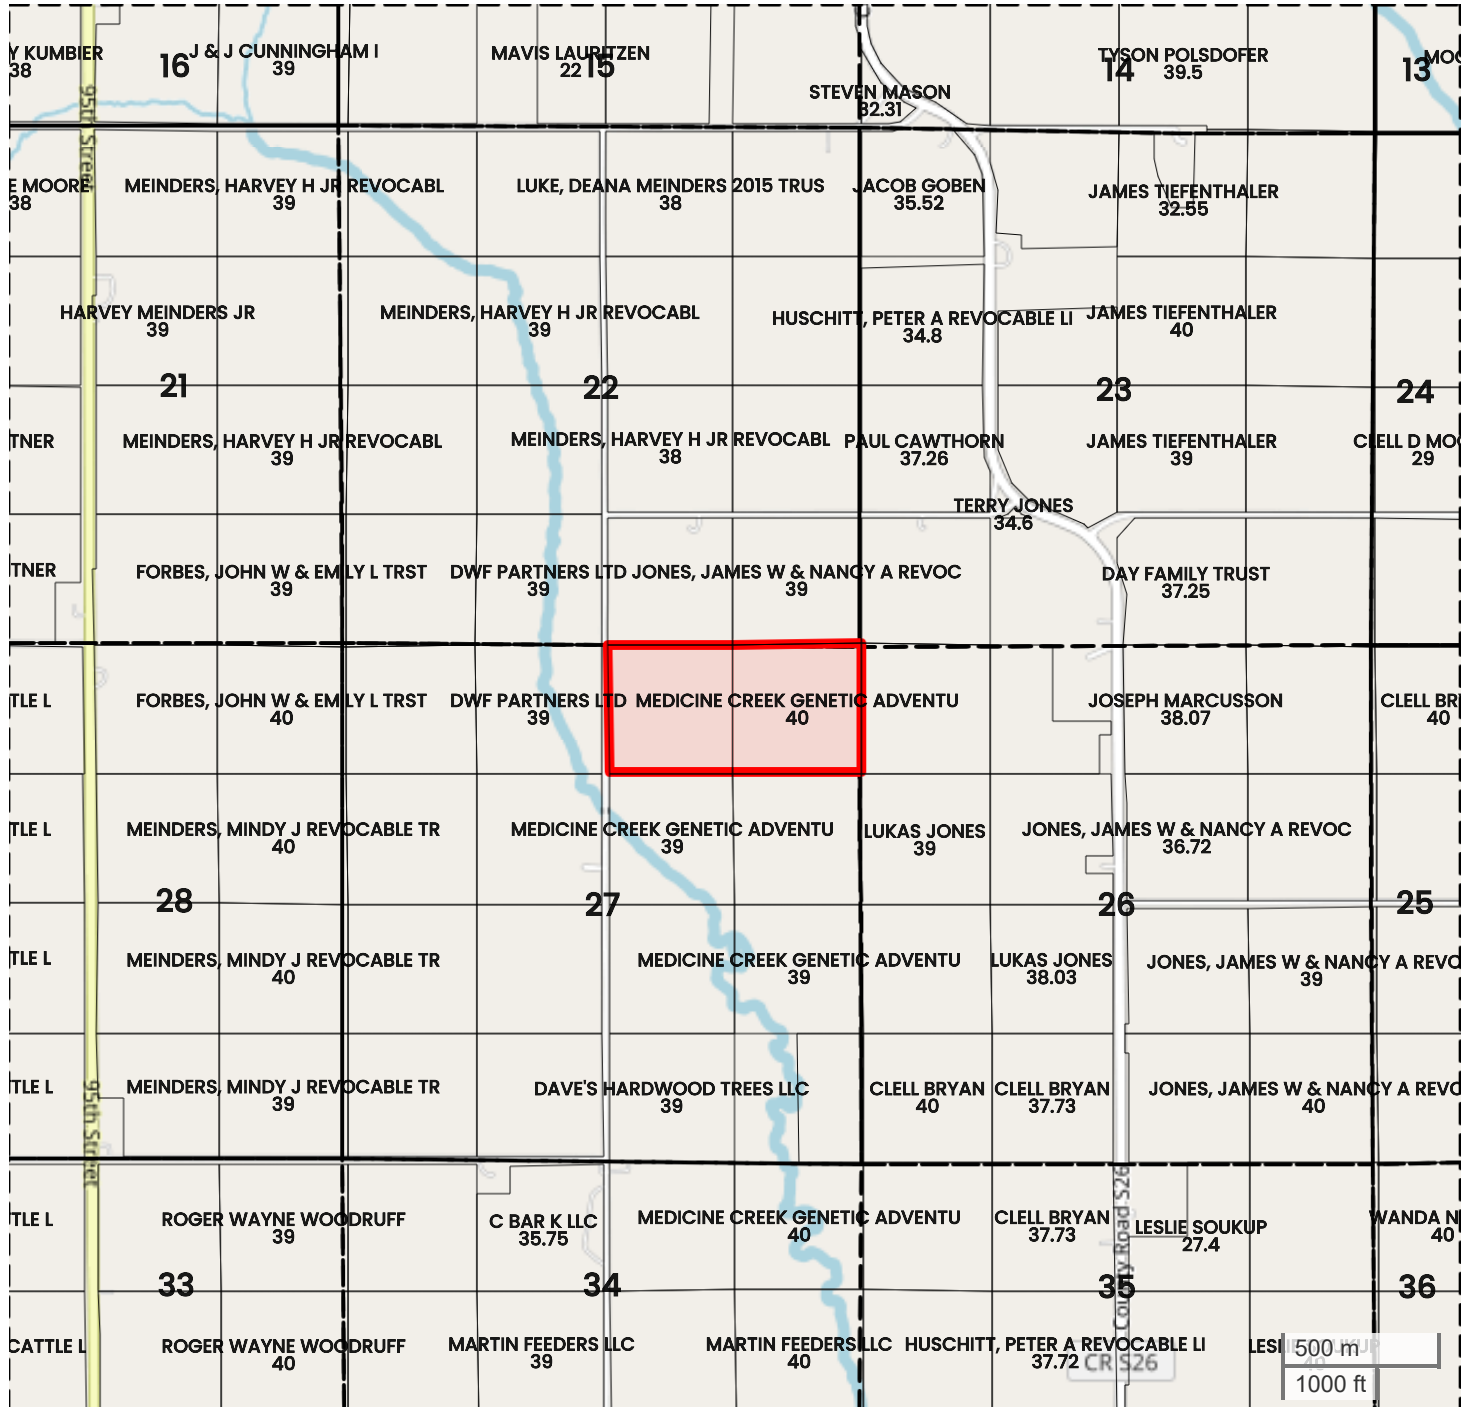

NORTH 80 ACRES
PLAT MAP

Center: 40.664921, -93.369985

27-68N-22W

Warren Township

Wayne County, IA

FarmWorth, LLC makes no warranties, express or implied, regarding the accuracy of any information provided through FarmWorth.com. User is solely responsible for independently verifying all information prior to use and waives any claims against FarmWorth, LLC arising from inaccuracies in such information.